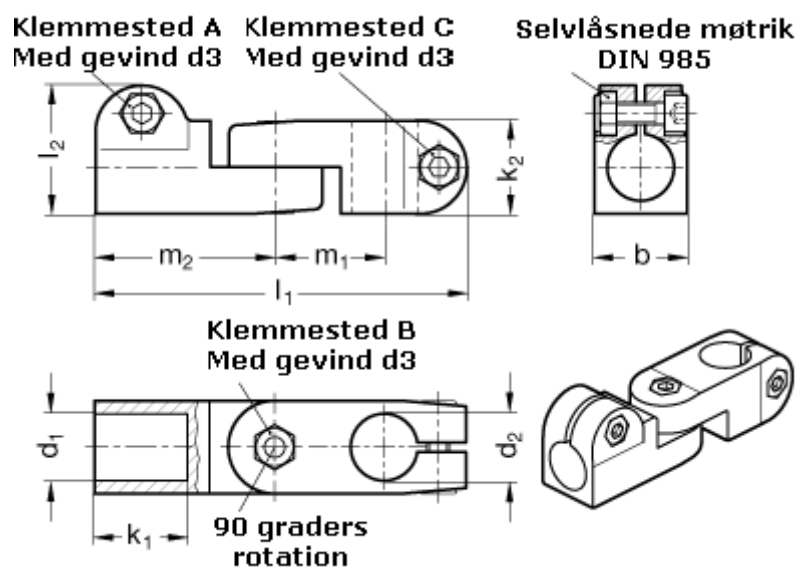

Article number: 20283B16B182BL
Description: E+G swivel clamp
GN283-B16-B18-2-BL

Measures

$b = 25$	$m1 = 29.5$
$d1 = B16$	$m2 = 48.5$
$d2 = B18$	
$d3 = M 6$	
$k1 = 25$	
$k2 = 25$	
$l1 = 100$	
$l2 = 34.5$	